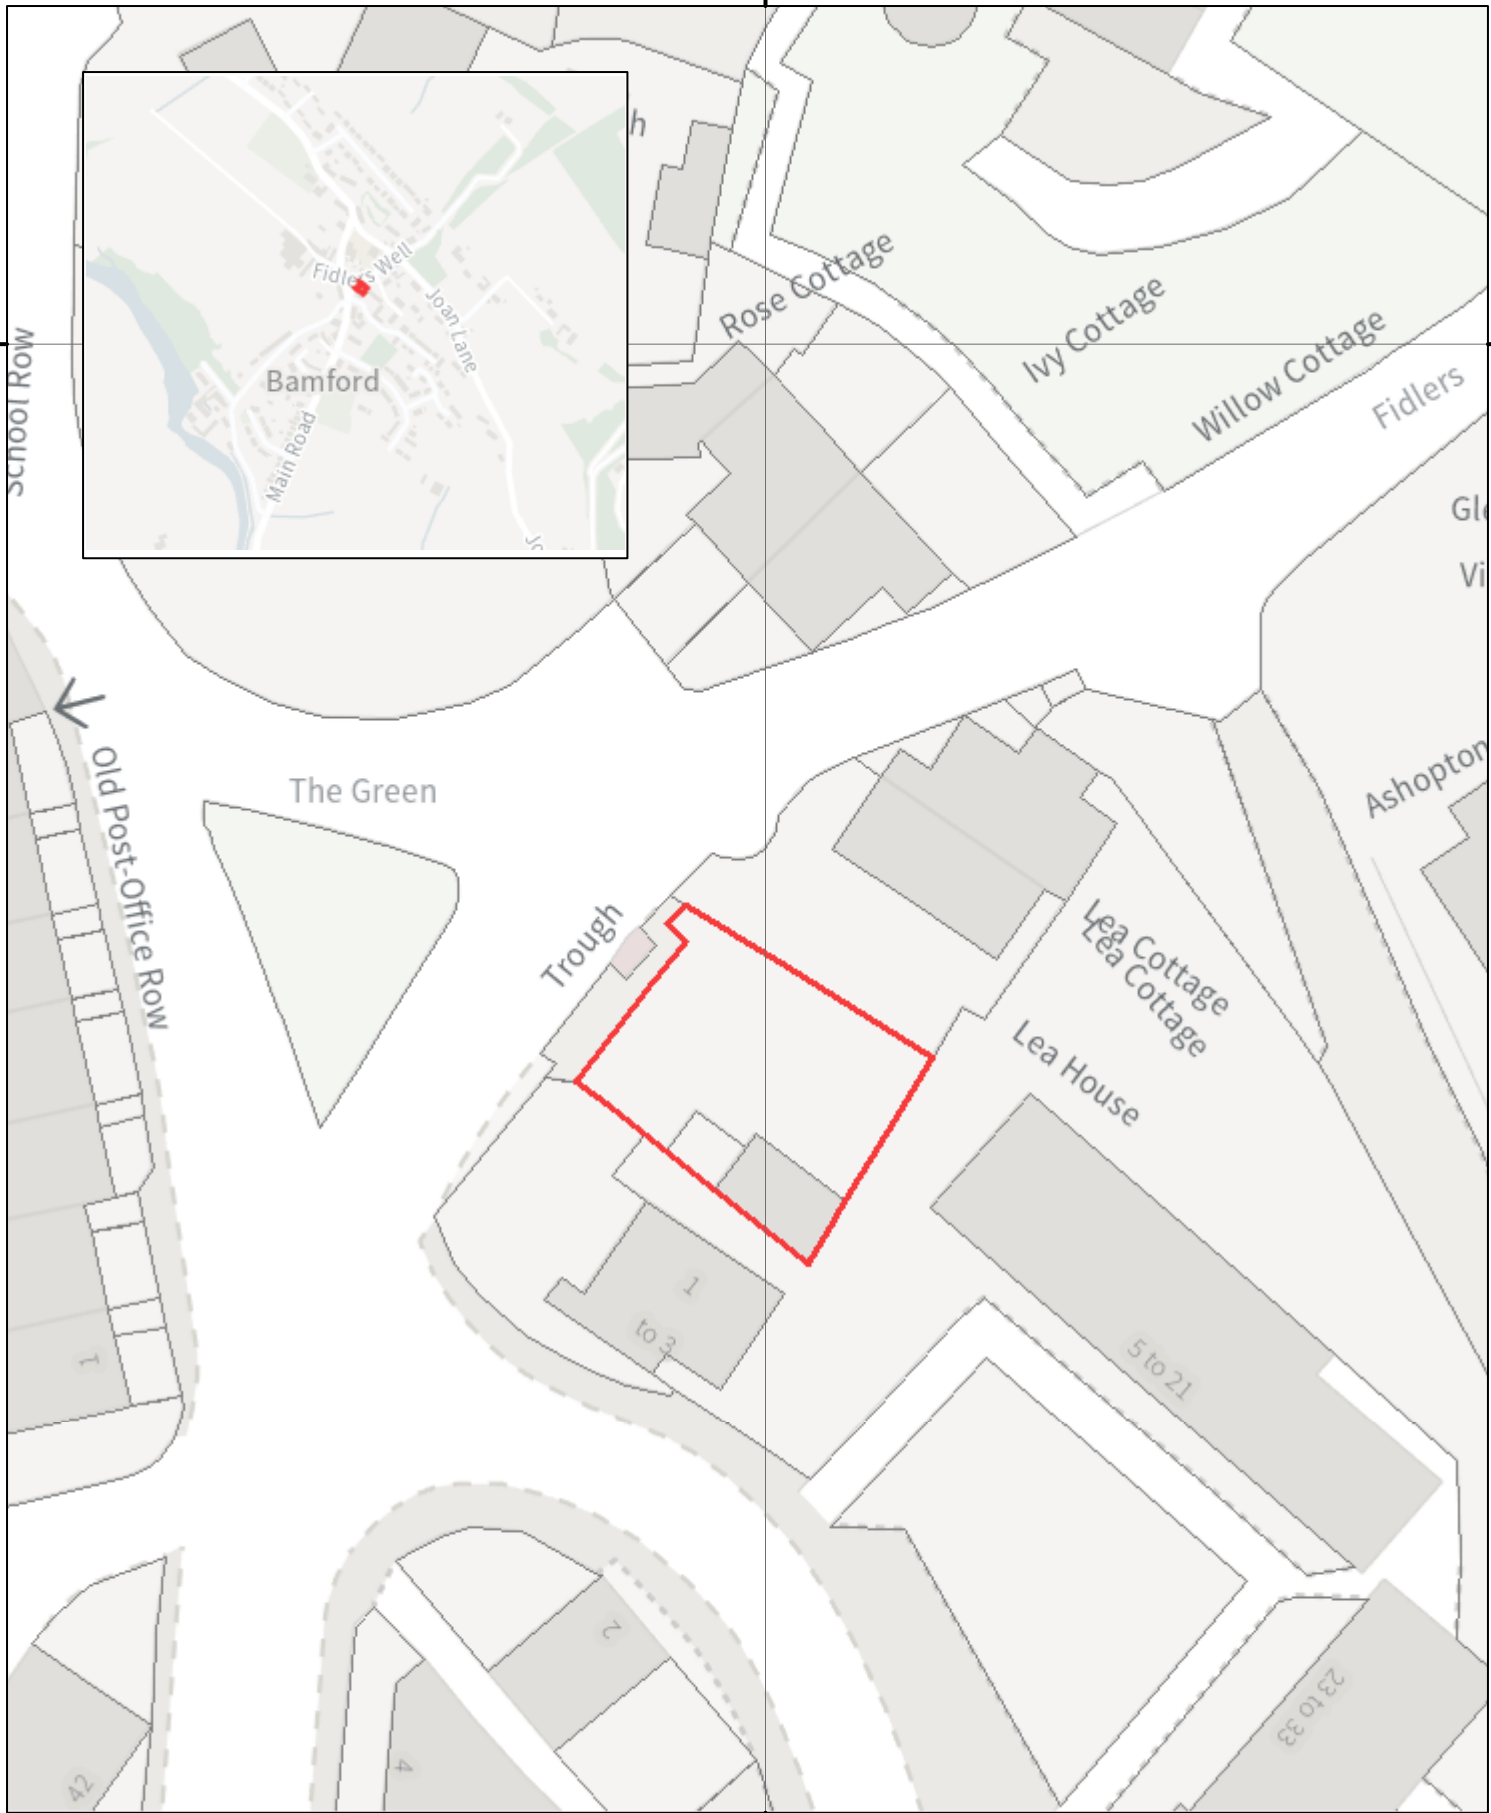

420800

383600

383600

© Crown copyright and database rights 2024 Ordnance Survey AC0000849951

### Site of Former Natwest Bank, Bamford

Item no. 6  
 Application no. NP/HPK/0125/0061  
 Committee date: 14/03/2025

Scale: 1:413 at A4 pagesize  
 Map centre grid ref: 420,799 383,569